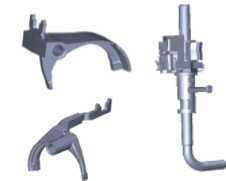

## Rotor shaft

Central axis shafts for EV driving Motors

LGE / GM

Bolt

## Engine SUPT BRKT

It fix engines to vehicles and support its load weight to avoid shaking of engines while driving.

Hyundai & Kia

G90

Sportage

## Shifter/Fork ASSY

It transfers gear shifting directions from driver's gearshift to transmissions and controls exact locations of each gear speed for improving its sense of shifts.

PSA

Citroen